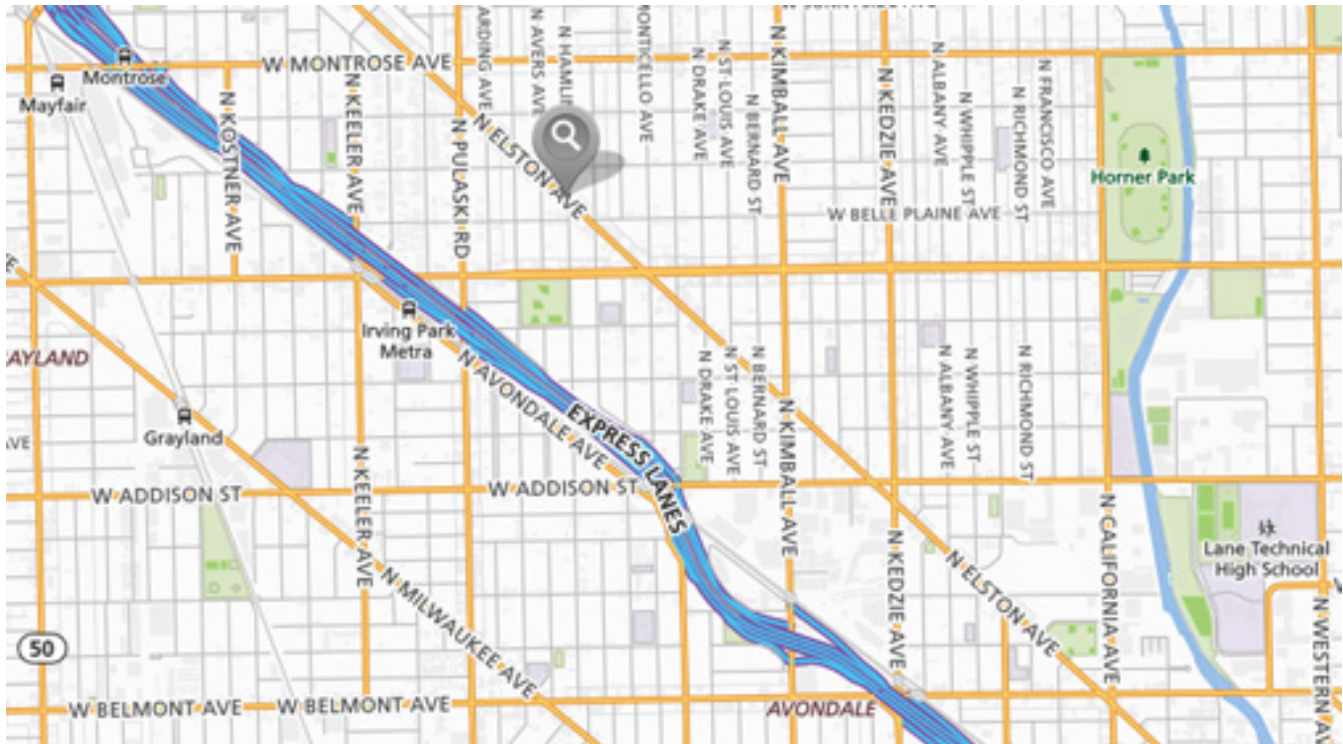

Ethnic Dance Chicago

Dancing as a Second Language

Directions to Ethnic Dance Chicago Locations

(www.ethnicedance.net/directions – info@ethnicedance.net)

Chicago Latvian Community Center	
4146 N Elston Ave - Chicago, IL 60618 NW corner of Elston (NW Diag) & Hamlin (3800W) Entrance on Hamlin	
Driving & Parking	Chicago Transit Authority (CTA)
- I-90/94 to Irving Park Rd - Turn E on Irving Park to Hamlin - Turn N on Hamlin to Elston	- Take CTA Blue Line to Irving Park Rd Station - Take #80 Bus (Irving Park) E to Hamlin - OR walk 4 blocks East on Irving Park to Hamlin - Go to Step #10
- Lake Shore Dr (US 41) to Irving Park Rd - Turn W on Irving Park to Hamlin (3800W) - Turn N on Hamlin to Elston	- Take CTA Brown Line to Irving Park Rd Station - Take #80 Bus (Irving Park) W to Hamlin - Go to Step #10
Plenty of street parking on Elston (NW Diag) and on Hamlin (one way northbound). NOTE: Check all parking signs and meters before leaving your car! Some parking meters in the area operate 24x7 and some residential streets require zoned parking permits for non-residents.	- Take CTA Red Line to Sheridan Rd Station - Take #80 Bus (Irving Park) W to Hamlin 2-block walk N on Hamlin to Elston

(schedule on reverse side)

Information (847)-846-8139

info@ethnicedance.net

www.ethnicedance.net